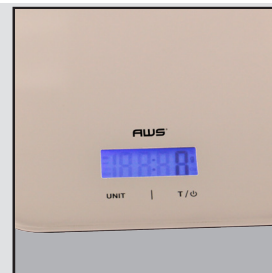

WASH-N-GO

Features

- Waterproof
- Dishwasher safe
- High sensor system
- Touch on / Auto off

Colors:

White

WASH-N-GO

Capacity	11lb
Readability	1g
Calibrates With	2000g and 5000g
Weighing Units	g, fl. oz., lb, oz, ml
Display Size	2 in. x .75 in.
Platform Size	6.75 in. x 8.25 in.
Dimensions	6.75 in. x 8.25 in. x .5 in.
Operating Temp	50°F to 86°F
Power	2 x CR2032 (included)